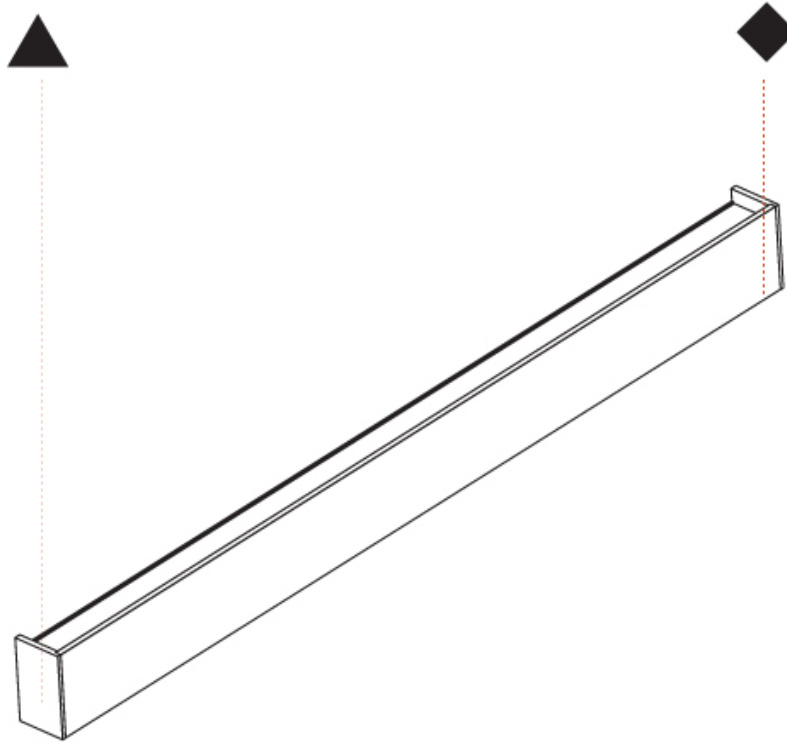

A33285-

PROJECT _____

TYPE _____

SPECIFIER _____

QUANTITY _____

DATE _____