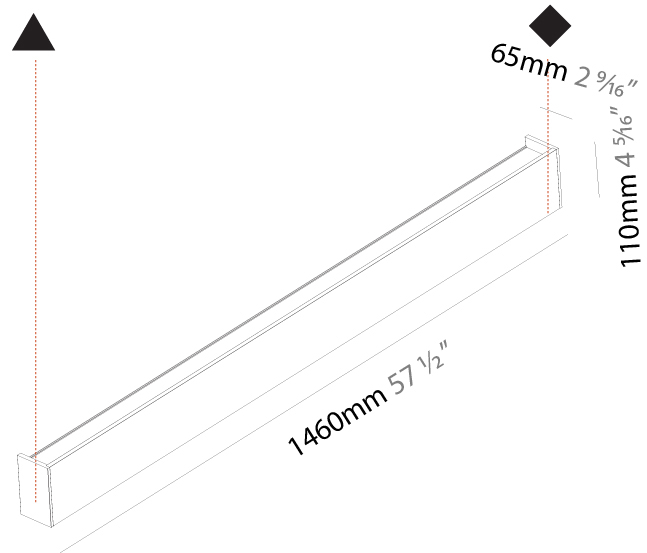

GENERAL

Series: Never Ending
Brand: Prolicht
Division: Architectural
Mounting Type: Surface
Mounting Location: Wall
Subcategory: Profile

PHYSICAL

Shape: Rectangle
Length (mm): 1460
Length (in): 57 ½
Height (mm): 110
Height (in): 4 ⅝
Extension (mm): 65
Extension (in): 2 ⅞
Light Distribution: Direct / Indirect
Weight (kg): 5.3
Weight (lbs): 11.68
Diffuser: PMMA - Opal
Fixture Finish: [ANA / SSR / BKV / CWI / CRY / HAB / MSR / UFT / ITA / RUA / OGR / FTG / MYG / RWR / LOD / PUS / FRO / FUP / KIA / POP / BLS / SPG / MEY / GOH / GUM / CHC / COM / ABZ / JAG / OBR / MOS / ROR](#)
Fixture Material: Extruded Aluminum

ELECTRICAL

Lamp Type: LED (Zhaga Standard)
Input Wattage (W): 25
Total Output Wattage (W): 20 / 18.5 (3500K)
Dimming: [Non-Dimming / Phase Dimming (120Vac only) / 0-10V Dimming](#)
Driver Included: Yes
Driver Location: Integrated
Driver Type: Constant Current - 120/277Vac
Driver Class: Class 2
Input Voltage (V): 120 - 277
Constant Current (MA): 350 / 625 (3500K)

LED

Color Temperature (°K): [3000 / 3500 / 4000](#)
Max. Delivered Lumen (lm): 1530 / 1578 / 1610
CRI: >80 CRI
Lamp Life (hrs): 50000

OPTICAL

RATINGS AND CERTIFICATIONS

Certified By: Certified for North American Standards
IP rating: IP20

PROJECT
TYPE
SPECIFIER
QUANTITY
DATE